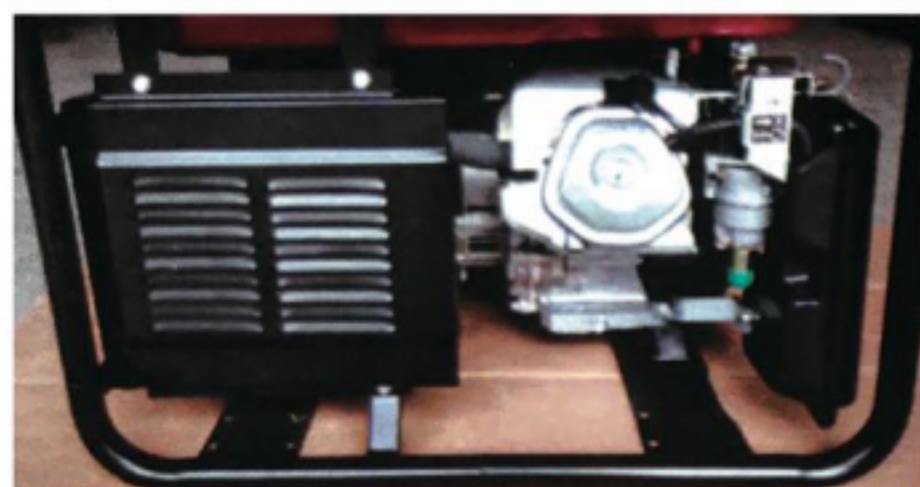

SPECIFICATION									
Models				IQ3200CX	IQ3900CX	IQ5300CX	IQ7600CX	IQ8500CX	
Engine	Models(IQ)			IQ160	IQ200	IQ270	IQ390	IQ390F	
	Displacement(cc)			163	196	270	389	420	
	Maximum Output(PS)		3600rpm	5.5	6.5	9	13	15	
	Ignition System			Transistor					
	Oil Alert System			YES					
	Starting System			Recoil			Recoil(OP;Electric)		
Generator	Type			Self-Exciting, 2-Pole, Field Rotating Type					
	Voltage Regulation System			AVR					
	Phase			Single					
	AC Output(KVA)	Rated		50HZ	2.2	2.8	3.8	5.6	6.5
		Maximum		50HZ	2.6	3.3	4.7	6	7.2
	Rated Voltage(V)			R;220(50HZ)					
	DC Output(V-A)			12V+8.3A					
	Rated Power Factor(cos)			1					
Others	Fuel Tank Capacity.(Liters)			17	17	25	25	25	
	Dimensions(mm)	Length		620	620	710	710	710	
		Width		425	425	540	540	540	
		Height		510	510	540	540	540	
	Weight(kg)		(dry)	44	46	68	78	82	
	Sound Level(dB) 【dB(A)/7m】		50HZ	64	65	70	73	74	
	Continuous Operating Hours(hr)		50HZ	14	10	12	8.5	7.5	
Specifications are subjected to change without notice.									

FEATURES

IQ OHV 4-Stroke Engine

Provides high power, outstanding fuel economy.

Duel consumption is nearly 30% less than compared to side - valve engines.